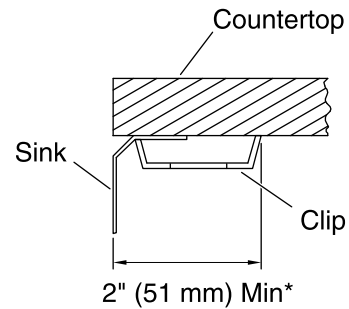

* Allow clearance around sink rim for clip attachment.