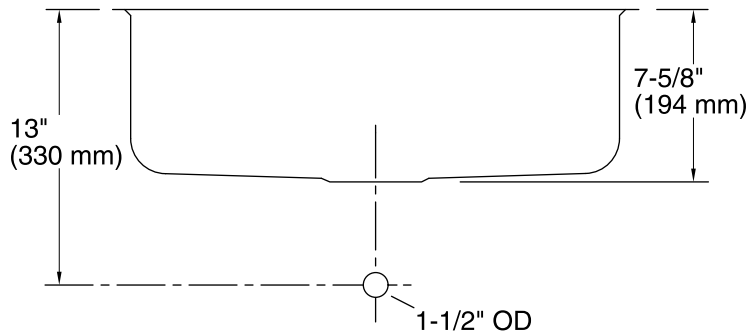

Technical Information

All product dimensions are nominal.

Installation:	Under-mount
Bowl area (Center):	Length: 21-1/4" (540 mm) Width: 15-3/4" (400 mm) Bowl depth: 7-1/2" (191 mm) Water depth: 7-1/2" (191 mm)
Drain hole:	3-3/4" (94 mm)
Template:	113193-7, required, included

Notes

Install this product according to the installation instructions.