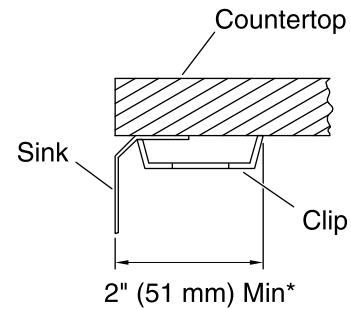

* Allow clearance around sink rim for clip attachment.