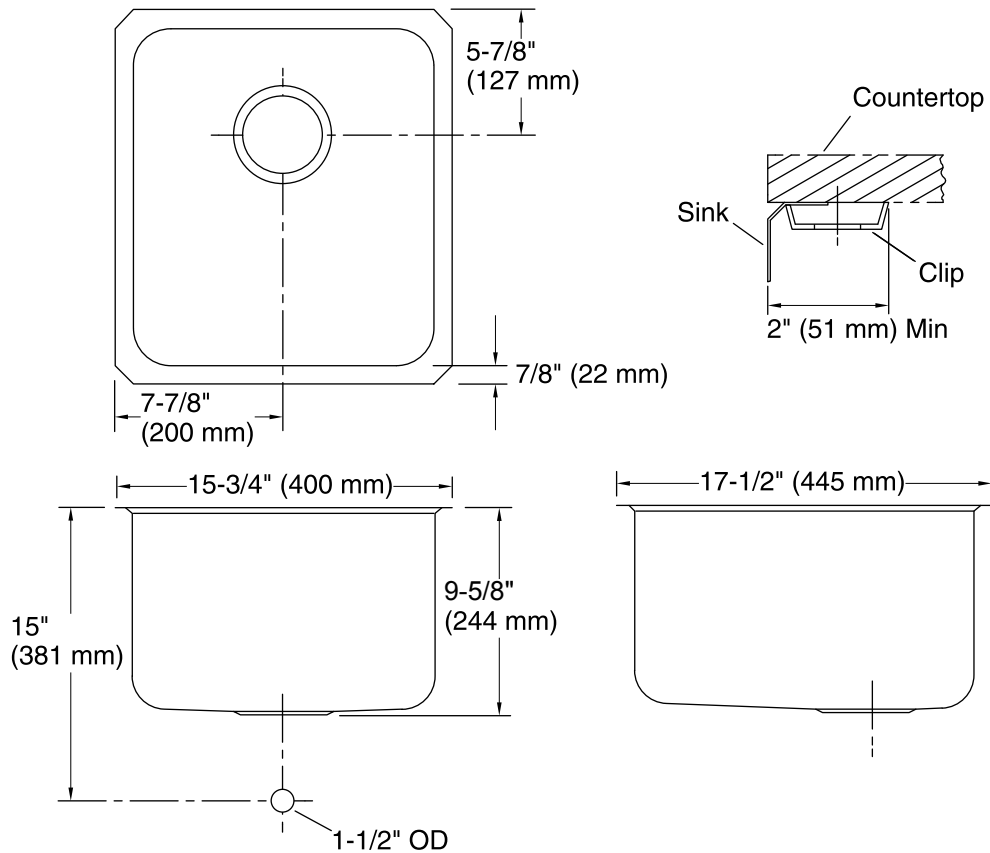

### Features

- 21-inch minimum base cabinet width.
- Single bowl.
- 9-1/2-inch depth provides generous workspace.
- No faucet holes.
- SilentShield® sound-absorption technology offers quieter performance.
- Rear drain increases workspace in the sink and storage space underneath.
- Includes installation hardware.

### Technical Information

All product dimensions are nominal.

Installation:	Under-mount
Min. base cabinet width:	21" (533 mm)
Bowl area:	Length: 14" (356 mm) Width: 15-3/4" (400 mm) Bowl depth: 9-1/2" (241 mm) Water depth: 9-1/2" (241 mm)
Drain hole:	3-5/8" (92 mm)
Template:	111134-7, required, included

### Notes

Install this product according to the installation instructions.

Allow a minimum of 2" (51 mm) clearance around the sink rim for clip attachment.

ADA compliant when installed to the specific requirements of these regulations.