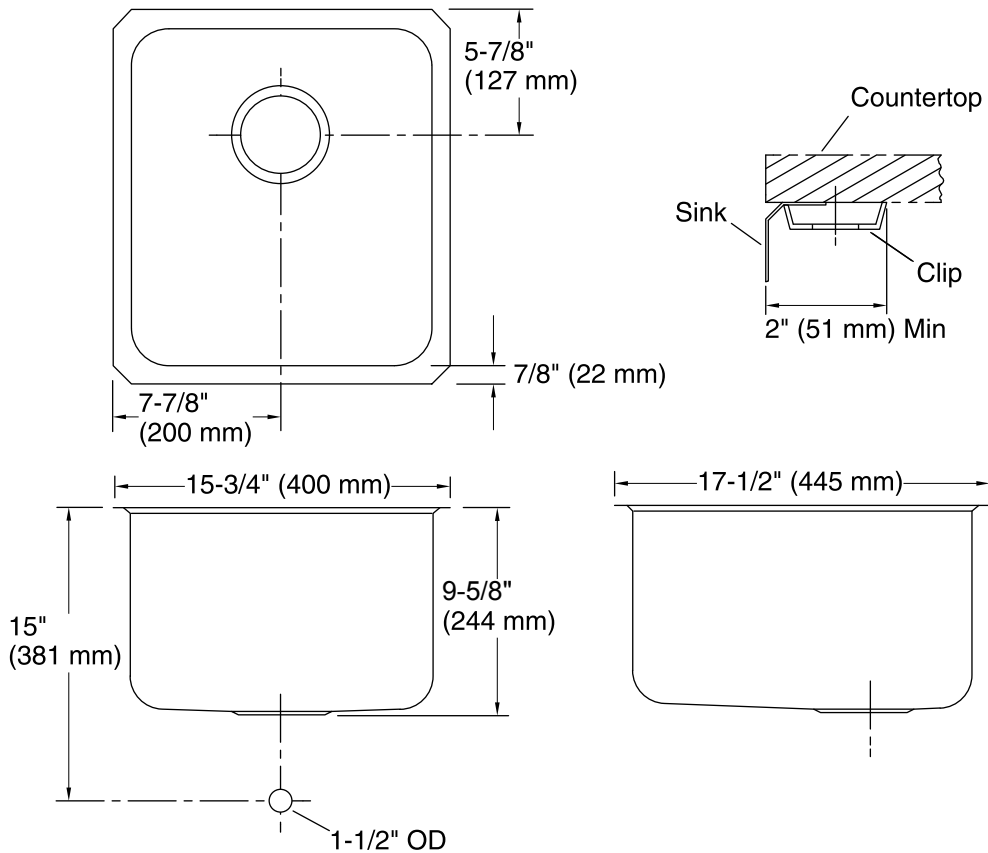

Technical Information

All product dimensions are nominal.

Installation:	Under-mount
Bowl area:	Length: 14" (356 mm) Width: 15-3/4" (400 mm) Bowl depth: 9-1/2" (241 mm) Water depth: 9-1/2" (241 mm)
Drain hole:	3-5/8" (92 mm)
Template:	111134-7, required, included

Notes

Install this product according to the installation instructions.

Allow a minimum of 2" (51 mm) clearance around the sink rim for clip attachment.

ADA compliant when installed to the specific requirements of these regulations.