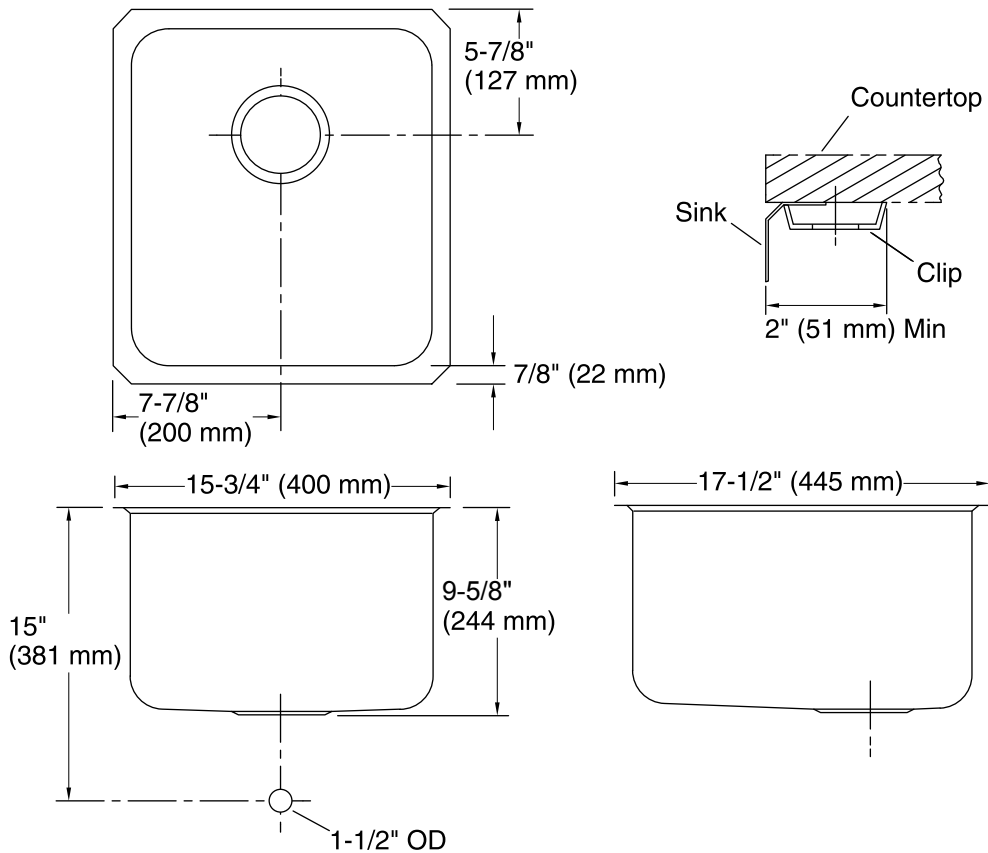

### Features

- 21-inch minimum base cabinet width.
- Single bowl.
- 9-1/2-inch depth provides generous workspace.
- No faucet holes.
- SilentShield® sound-absorption technology offers quieter performance.
- Rear drain increases workspace in the sink and storage space underneath.
- Includes installation hardware.

## Technical Information

All product dimensions are nominal.

Installation:	Under-mount
Bowl area:	Length: 14" (356 mm) Width: 15-3/4" (400 mm) Bowl depth: 9-1/2" (241 mm) Water depth: 9-1/2" (241 mm)
Drain hole:	3-5/8" (92 mm)
Template:	111134-7, required, included