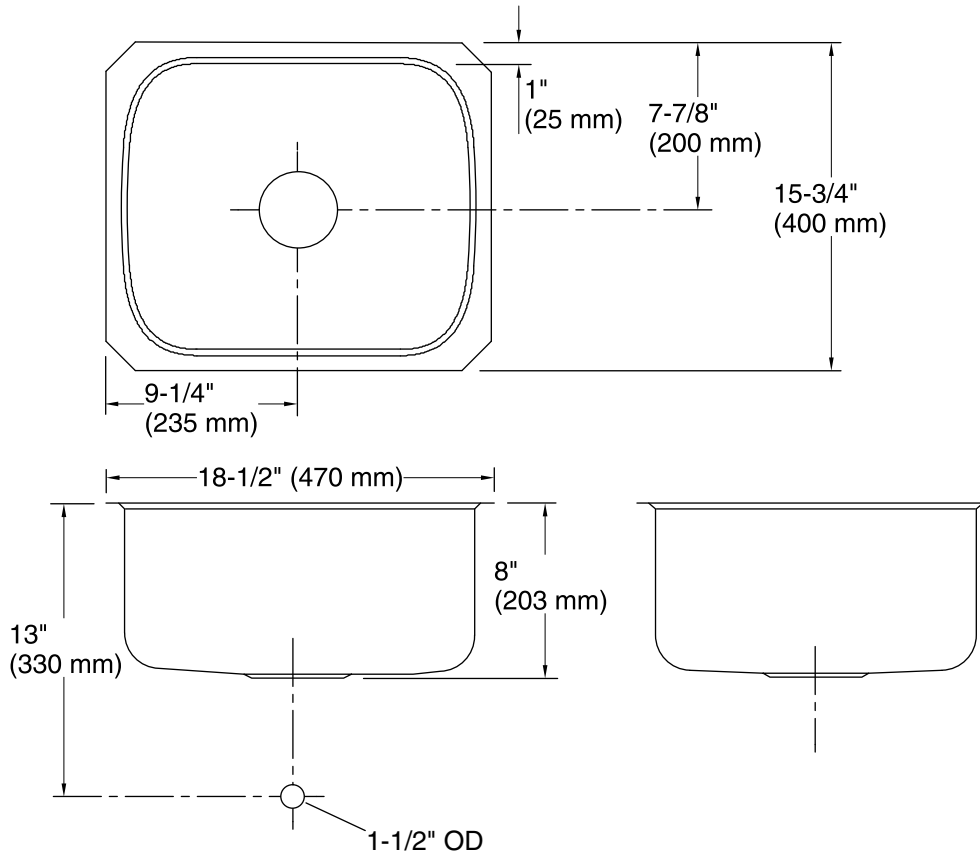

Features

- 21-inch minimum base cabinet width.
- 18-gauge stainless steel.
- Under-mount.
- Single compartment.
- 7-5/8" (194 mm) deep bowl.
- SilentShield® sound-absorption technology offers quieter performance.
- 18-1/2" (470 mm) x 15-3/4" (400 mm)
- Strainer not included.

Technical Information

All product dimensions are nominal.

Bowl configuration:	Single
Installation:	Under-mount
Min. base cabinet width:	21" (533 mm)
Bowl area (Only):	Length: 16-1/2" (419 mm) Width: 13-3/4" (349 mm) Bowl depth: 7-5/8" (194 mm)
Drain hole:	3-5/8" (92 mm)
Template:	1016736-7, required, included