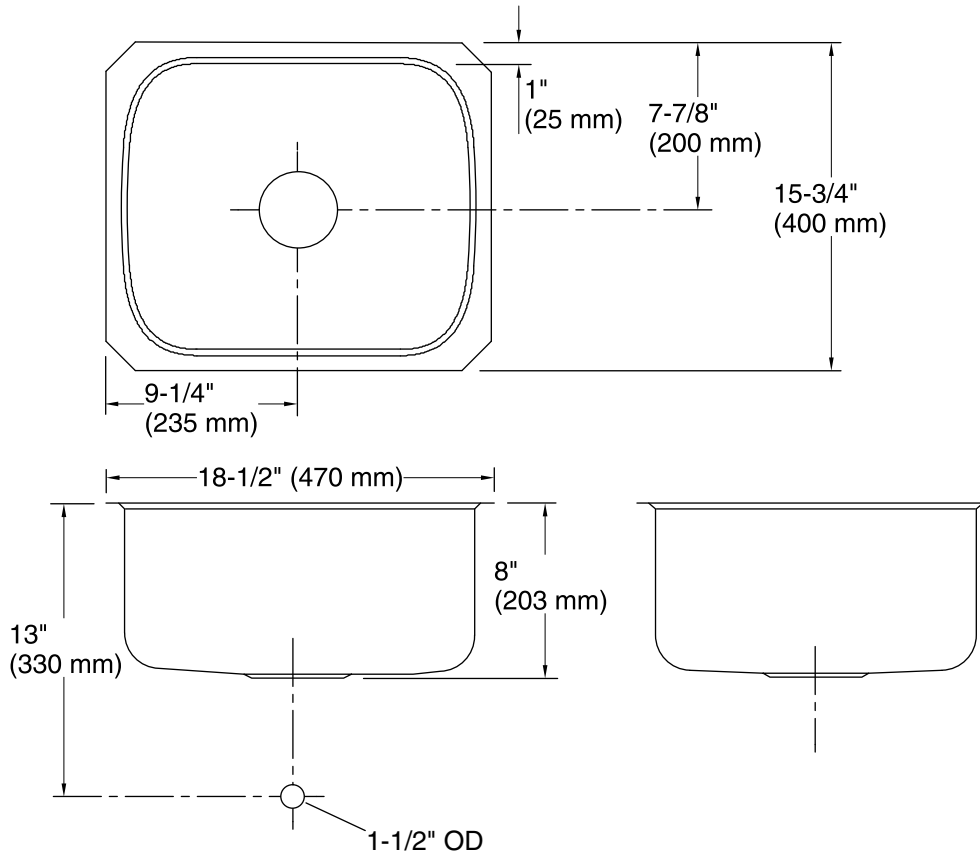

**Undertone®**  
Under-mount Kitchen Sink  
**K-3184**

**Features**

- 21-inch minimum base cabinet width.
- 18-gauge stainless steel.
- Under-mount.
- Single compartment.
- 7-5/8" (194 mm) deep bowl.
- SilentShield® sound-absorption technology offers quieter performance.
- 18-1/2" (470 mm) x 15-3/4" (400 mm)

### Technical Information

All product dimensions are nominal.

|                     |  |
|---------------------|--|
| Bowl configuration: | Single   |
| Installation:       | Under-mount  |
| Bowl area (Only):   | Length: 16-1/2" (419 mm)<br>Width: 13-3/4" (349 mm)<br>Bowl depth: 7-5/8" (194 mm) |
| Drain hole:         | 3-5/8" (92 mm)   |
| Template:           | 1016736-7, required, included  |