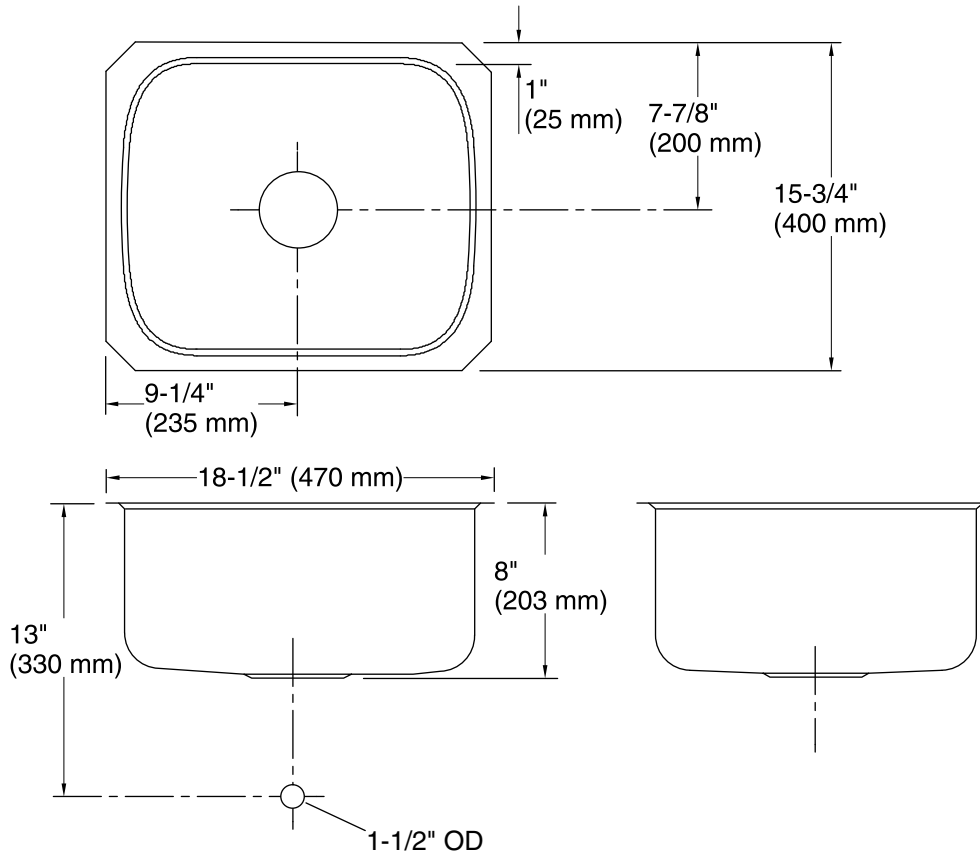

**Undertone®**  
Under-mount Kitchen Sink  
**K-3184**

**Features**

- 21-inch minimum base cabinet width.
- 18-gauge stainless steel.
- Under-mount.
- Single compartment.
- 7-5/8" (194 mm) deep bowl.
- SilentShield® sound-absorption technology offers quieter performance.
- 18-1/2" (470 mm) x 15-3/4" (400 mm)
- Strainer not included.

### Technical Information

All product dimensions are nominal.

Bowl configuration:	Single
Installation:	Under-mount
Bowl area (Only):	Length: 16-1/2" (419 mm) Width: 13-3/4" (349 mm) Bowl depth: 7-5/8" (194 mm)
Drain hole:	3-5/8" (92 mm)
Template:	1016736-7, required, included