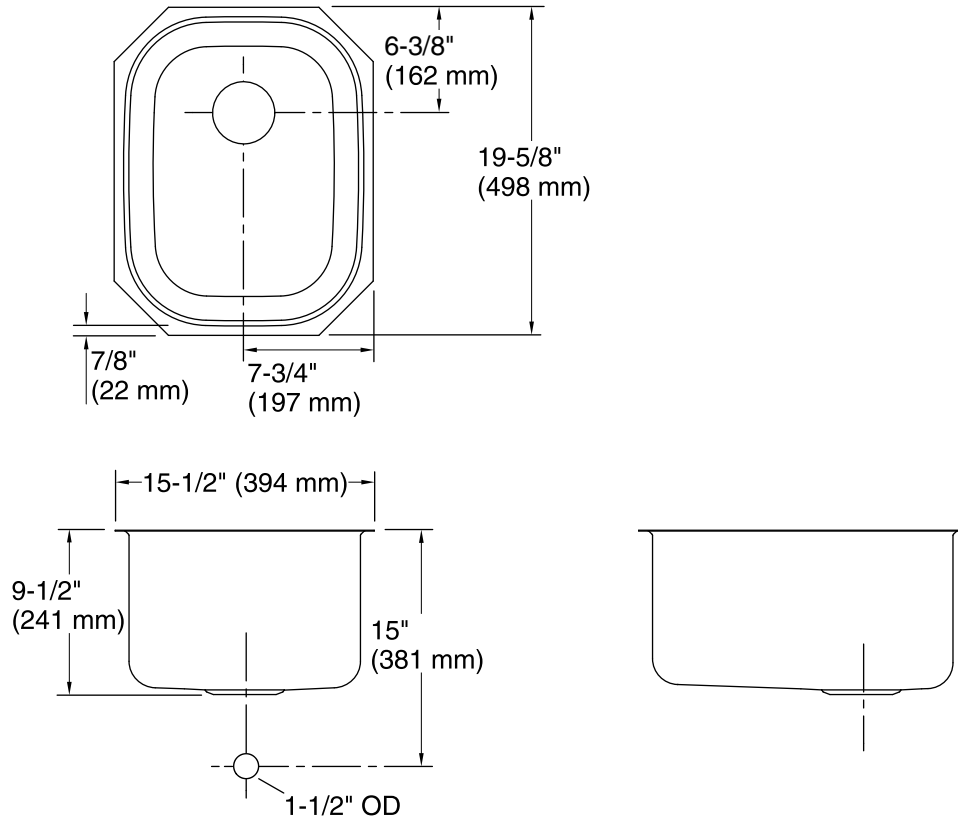

Undertone®

Under-mount Kitchen Sink

K-3164

Features

- 21-inch minimum base cabinet width.
- 18-gauge stainless steel.
- Under-mount.
- Single compartment.
- Rounded bowl.
- SilentShield® sound-absorption technology offers quieter performance.
- 15-1/2" (394 mm) x 19-5/8" (500 mm)
- Strainer not included.

See website for detailed warranty information.

Technical Information

All product dimensions are nominal.

Bowl configuration:	Single
Installation:	Under-mount
Bowl area:	Length: 13-3/4" (349 mm) Width: 17-7/8" (454 mm) Bowl depth: 9-1/2" (241 mm)
Drain hole:	3-5/8" (92 mm)
Template:	113198, required, included