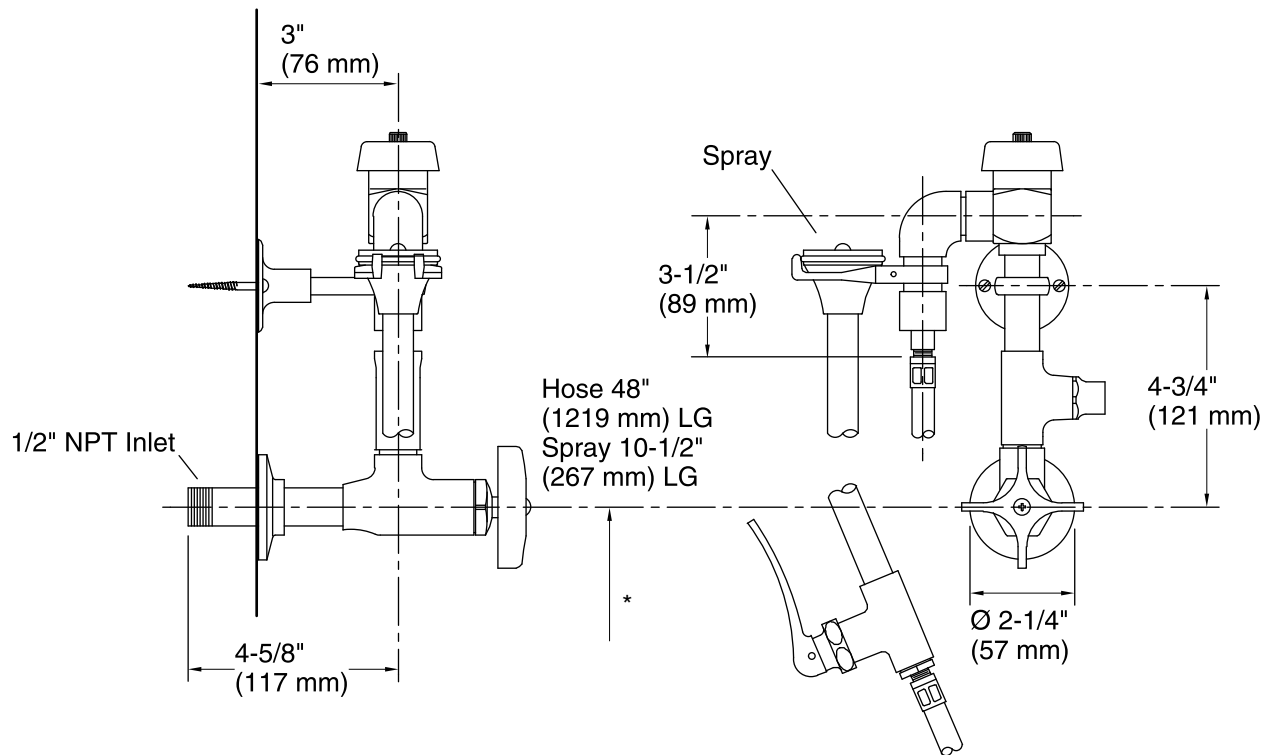

Bedpan Washer K-13925

Features

- Brass valve bodies.
- Vacuum breaker.
- Loose key stops.
- Valvet® valves.
- Standard sprayhead.
- Vinyl hose.
- Self-closing lever control spray and hook.

Material

- Brass construction.

Installation

- NPT connection.

Codes/Standards

None Applicable

KOHLER® Faucet Lifetime Limited Warranty

See website for detailed warranty information.

Available Color/Finishes

Color tiles intended for reference only.

Color	Code	Description
-------	------	-------------

	CP	Polished Chrome
--	----	-----------------

Technical Information

All product dimensions are nominal.

Notes

Install this product according to the installation guide.