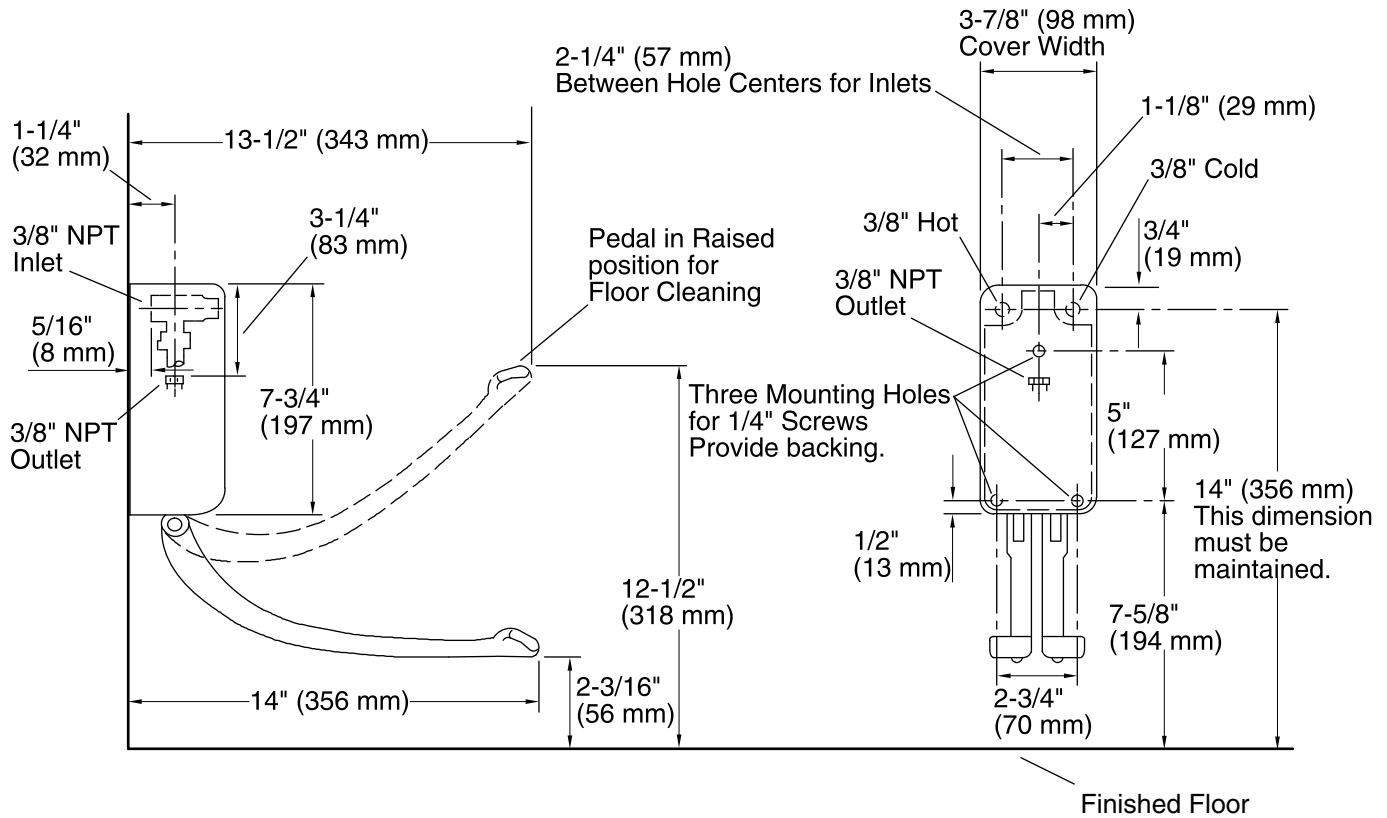

Double Wall-mount Foot Control K-13816

Features

- KOHLER finishes resist corrosion and tarnish.
- 14-inch hinged foot pedals.
- 3/8" NPT inside-threaded inlets.
- Self-closing mixing valve.
- Loose-key stops.
- 14" (356 mm) x 3-7/8" (98 mm) x 14-3/4" (375 mm)

Material

- Solid brass construction.

Installation

- Double-pedal, wall-mount foot control.

Codes/Standards

None Applicable

KOHLER® One-Year Limited Warranty

See website for detailed warranty information.

Technical Information

All product dimensions are nominal.

Notes

Install this product according to the installation guide.