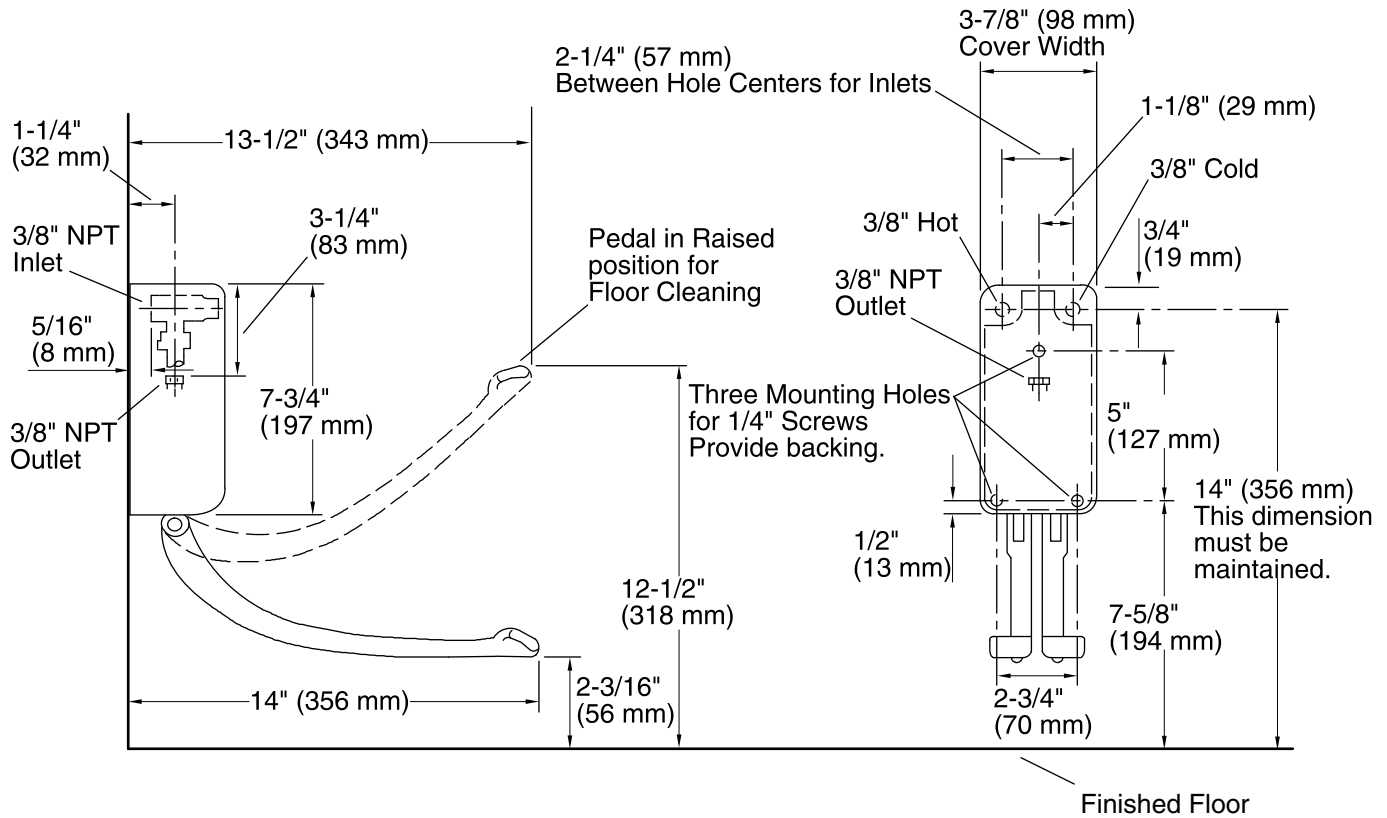

Double Wall-mount Foot Control K-13816

Features

- KOHLER finishes resist corrosion and tarnish.
- 14-inch hinged foot pedals.
- 3/8" NPT inside-threaded inlets.
- Self-closing mixing valve.
- Loose-key stops.
- 14" (356 mm) x 3-7/8" (98 mm) x 14-3/4" (375 mm)

Material

- Solid brass construction.

Installation

- Double-pedal, wall-mount foot control.

Codes/Standards

None Applicable

KOHLER® One-Year Limited Warranty

See website for detailed warranty information.

Available Color/Finishes

Color tiles intended for reference only.

Color	Code	Description
-------	------	-------------

	CP	Polished Chrome
--	----	-----------------

Technical Information

All product dimensions are nominal.