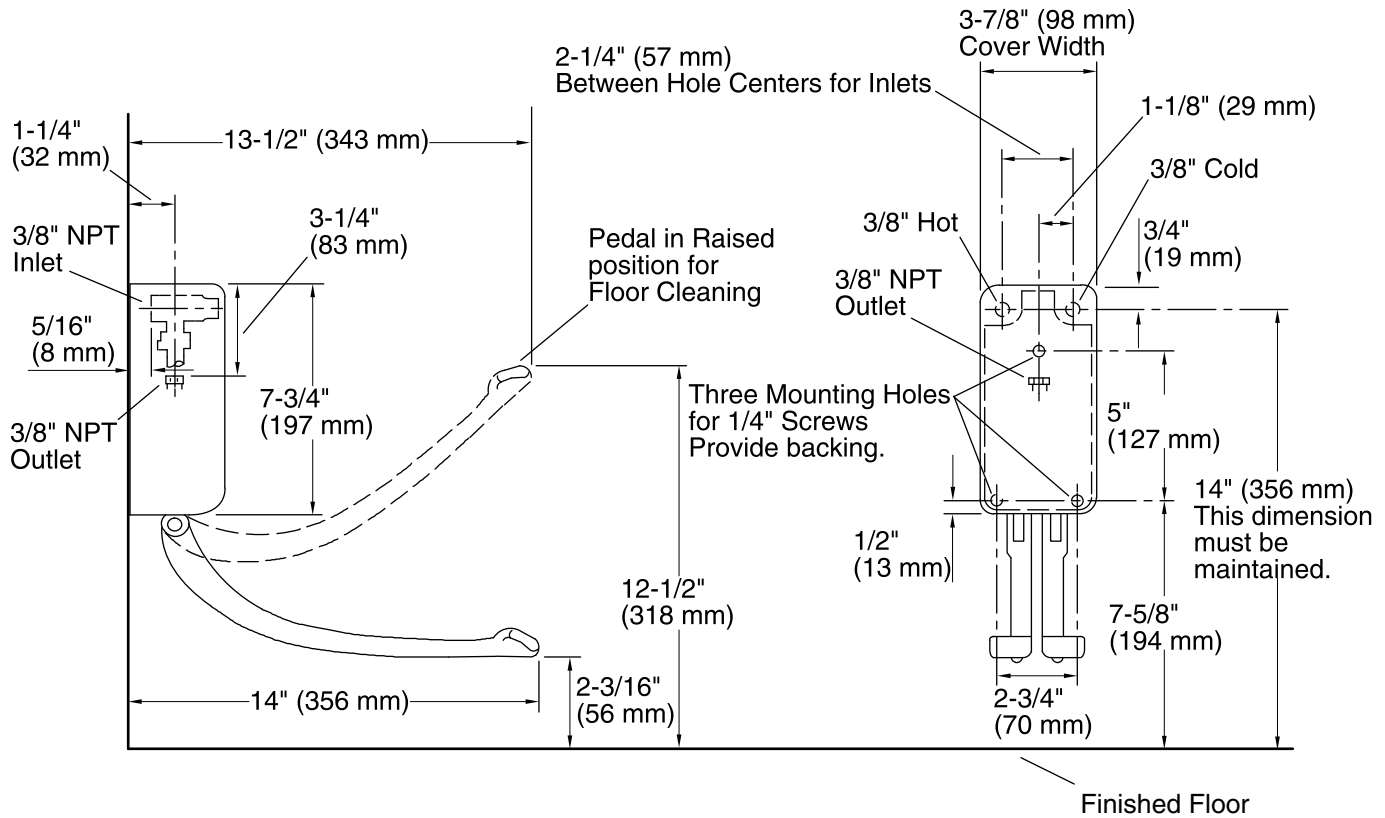

Double Wall-mount Foot Control K-13816

Features

- KOHLER finishes resist corrosion and tarnish.
- 14-inch hinged foot pedals.
- 3/8" NPT inside-threaded inlets.
- Self-closing mixing valve.
- Loose-key stops.
- 14" (356 mm) x 3-7/8" (98 mm) x 14-3/4" (375 mm)

Material

- Solid brass construction.

Installation

- Double-pedal, wall-mount foot control.

Codes/Standards

None Applicable

KOHLER® One-Year Limited Warranty

See website for detailed warranty information.

Available Color/Finishes

Color tiles intended for reference only.

Color	Code	Description
-------	------	-------------

	CP	Polished Chrome
--	----	-----------------

Technical Information

All product dimensions are nominal.