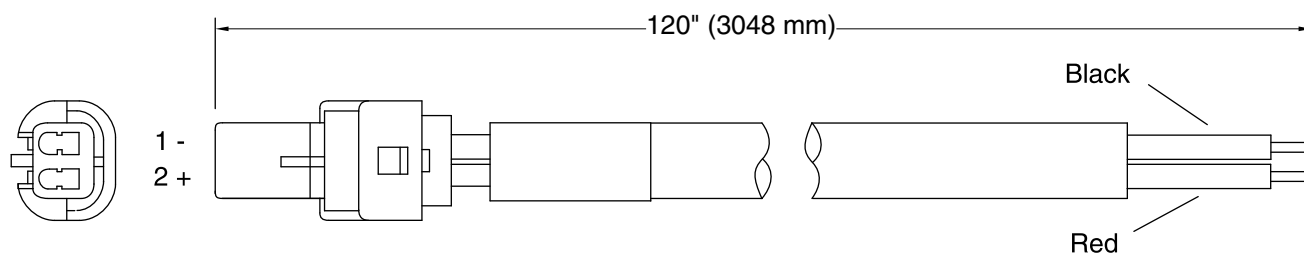

Technical Information

All product dimensions are nominal.

Notes

Install this product according to the installation guide.