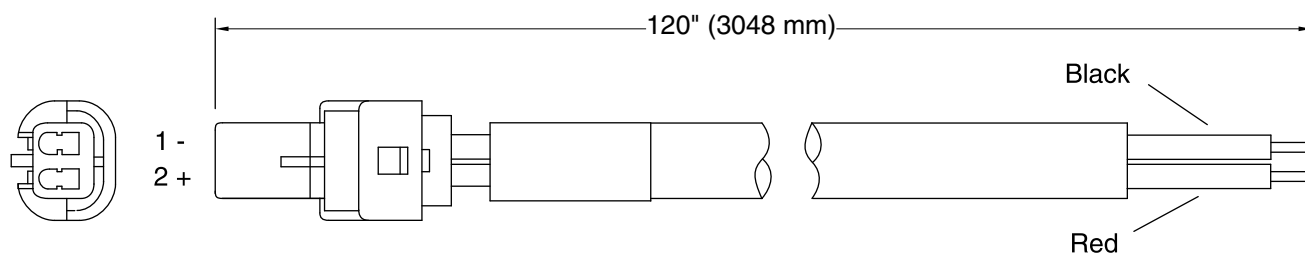

10' Cable Assembly K-13604

Features

- 10-foot cable cord.
- Supplies power from multi-faucet supply to AC-powered Insight™ touchless faucets.
- For use with KOHLER AC-powered deck-and wall-mount touchless faucets and K-13481-A (for North America), or K-13481 (for Global outlets) multi-faucet power supply.

Technical Information

All product dimensions are nominal.

Notes

Install this product according to the installation guide.