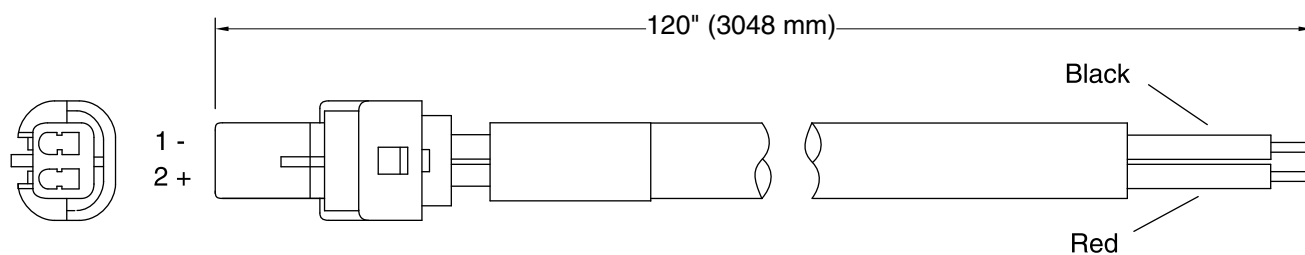

Technical Information

All product dimensions are nominal.

Notes

Install this product according to the installation guide.