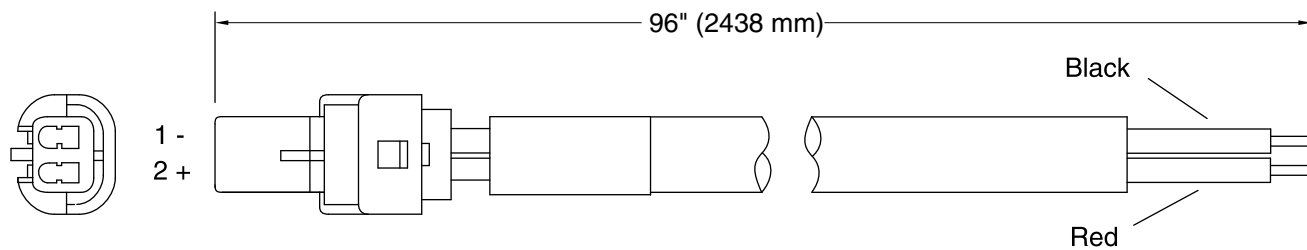

Technical Information

All product dimensions are nominal.

Notes

Install this product according to the installation guide.