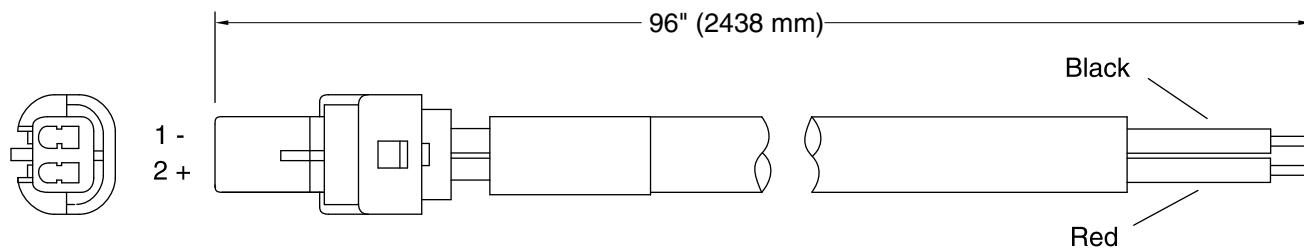

8' Cable Assembly K-13603

Features

- 8-foot cable cord.
- Supplies power from multi-faucet supply to AC-powered Insight™ touchless faucets.
- For use with KOHLER AC-powered deck-and wall-mount touchless faucets and K-13481-A (for North America), or K-13481 (for Global outlets) multi-faucet power supply.

Technical Information

All product dimensions are nominal.

Notes

Install this product according to the installation guide.