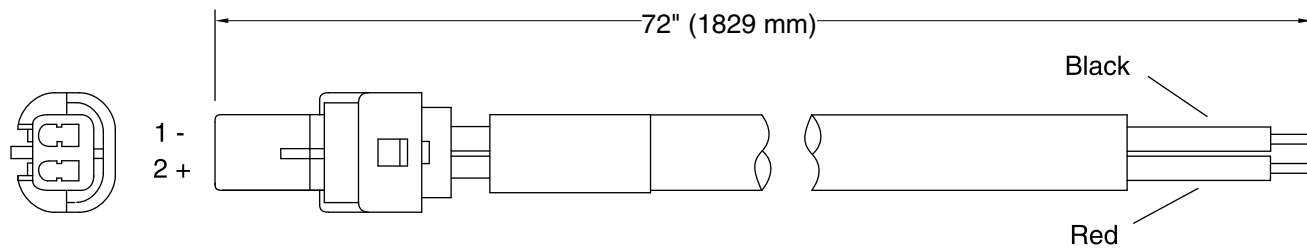

6' Cable Assembly K-13602

Features

- 6-foot cable cord.
- Supplies power from multi-faucet supply to AC-powered Insight™ touchless faucets.
- For use with KOHLER AC-powered deck-and wall-mount touchless faucets and K-13481-A (for North America), or K-13481 (for Global outlets) multi-faucet power supply.

Technical Information

All product dimensions are nominal.

Notes

Install this product according to the installation guide.