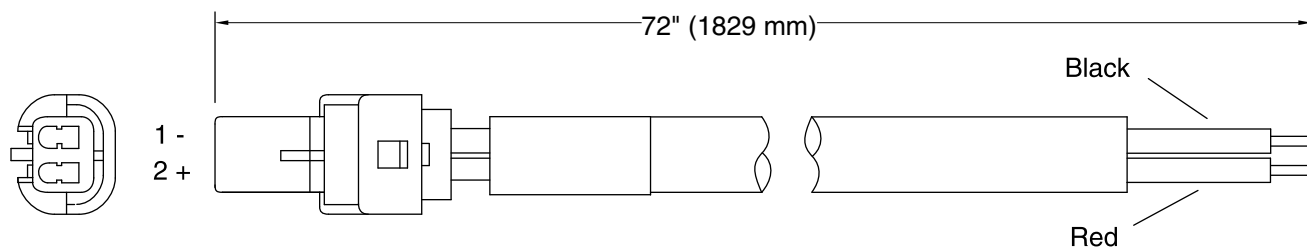

Technical Information

All product dimensions are nominal.

Notes

Install this product according to the installation guide.