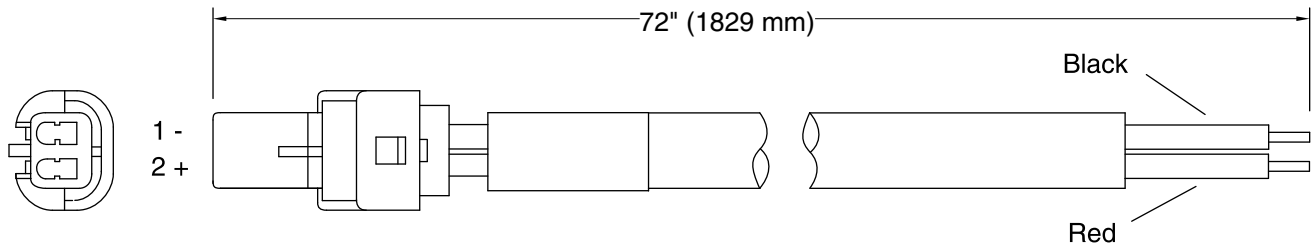

Technical Information

All product dimensions are nominal.

Notes

Install this product according to the installation guide.