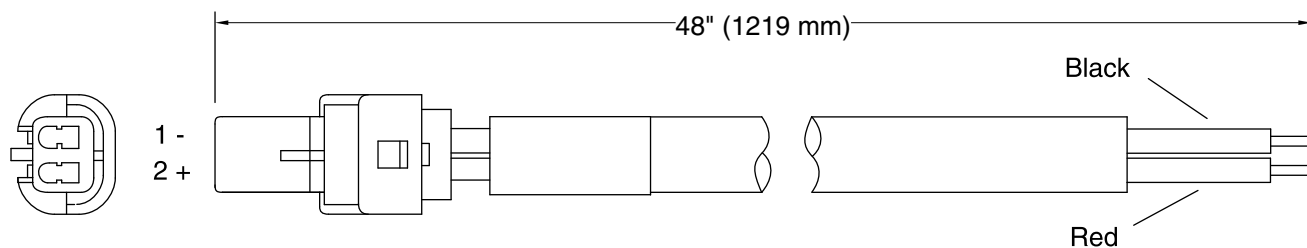

Technical Information

All product dimensions are nominal.

Notes

Install this product according to the installation guide.