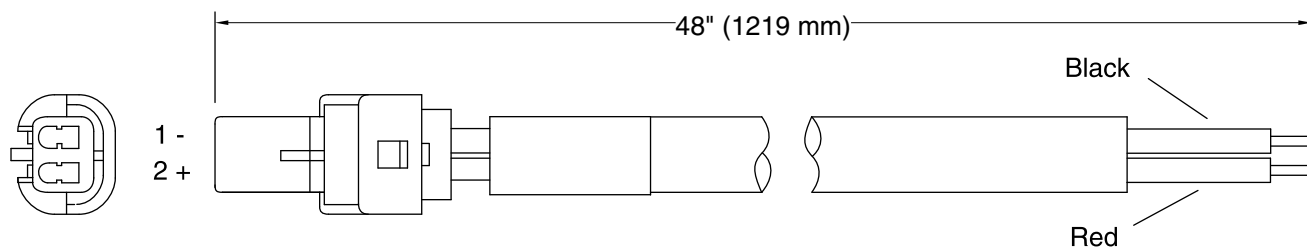

### Features

- 4-foot cable cord.
- Supplies power from multi-faucet supply to AC-powered Insight™ touchless faucets.
- For use with KOHLER AC-powered deck-and wall-mount touchless faucets and K-13481-A (for North America), or K-13481 (for Global outlets) multi-faucet power supply.

### Technical Information

All product dimensions are nominal.