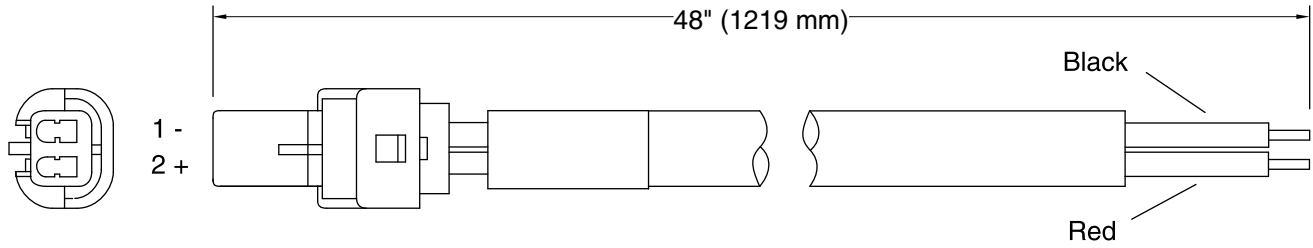

Technical Information

All product dimensions are nominal.

Notes

Install this product according to the installation guide.