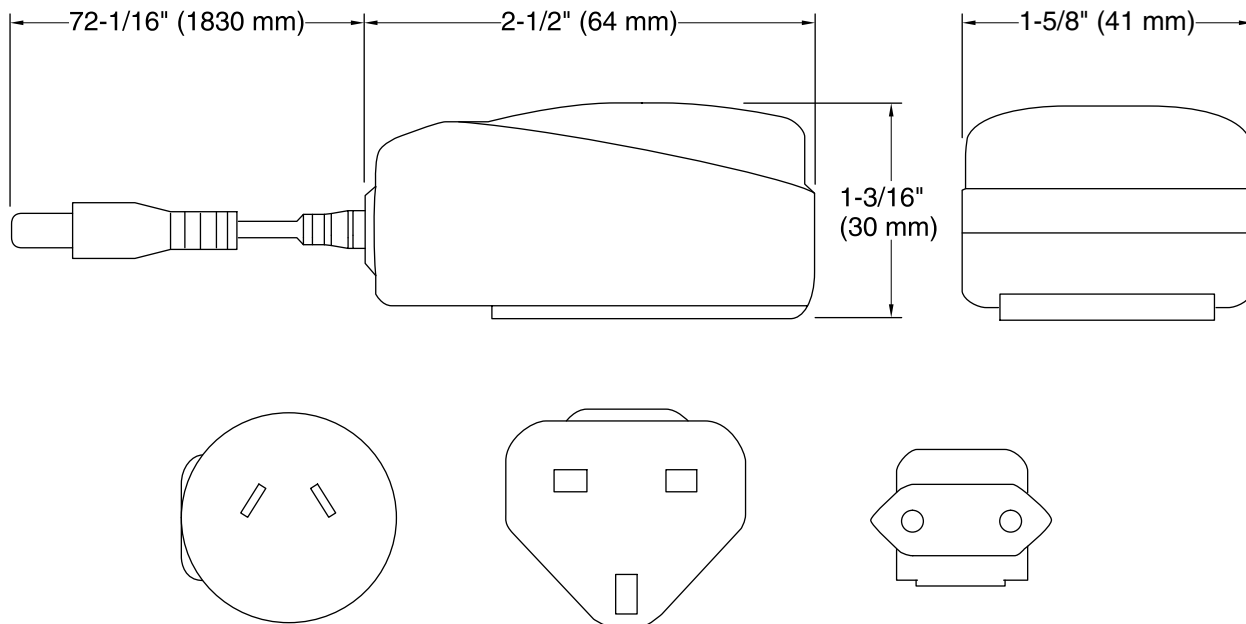

Required Electrical Service

One circuit required.

120/240 V, 0.3 A, 50/60 Hz

Notes

Install this product according to the installation guide.

Technical Information

All product dimensions are nominal.