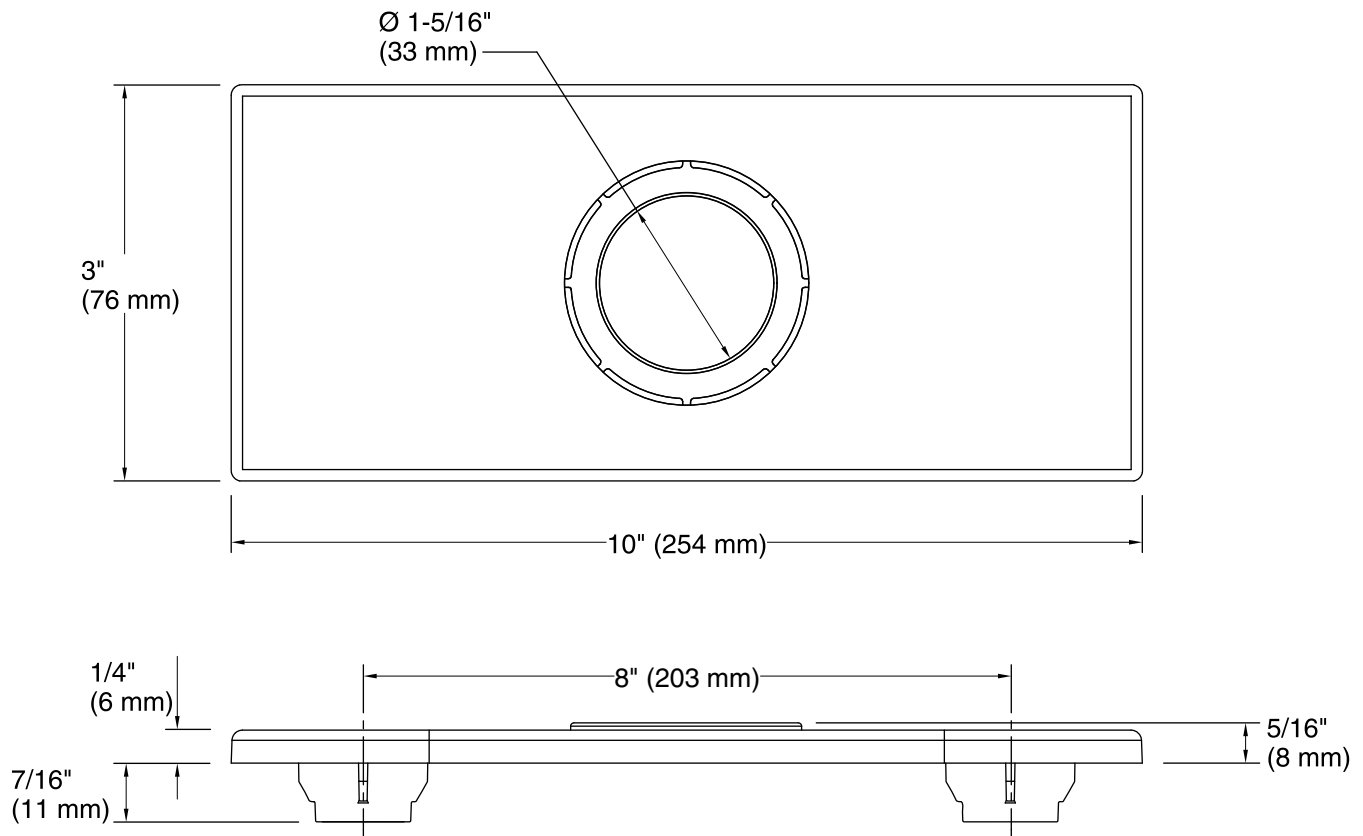

Features

- KOHLER finishes resist corrosion and tarnish.
- Conceals extra faucet holes with 8-inch centers.
- For use with Insight™ deck-mount faucets.
- 10" (254 mm) x 3" (76 mm) x 5/16" (8 mm)

Material

Color	Code	Description
	CP	Polished Chrome
	VS	Vibrant® Stainless

Technical Information

All product dimensions are nominal.

Notes

Install this product according to the installation guide.