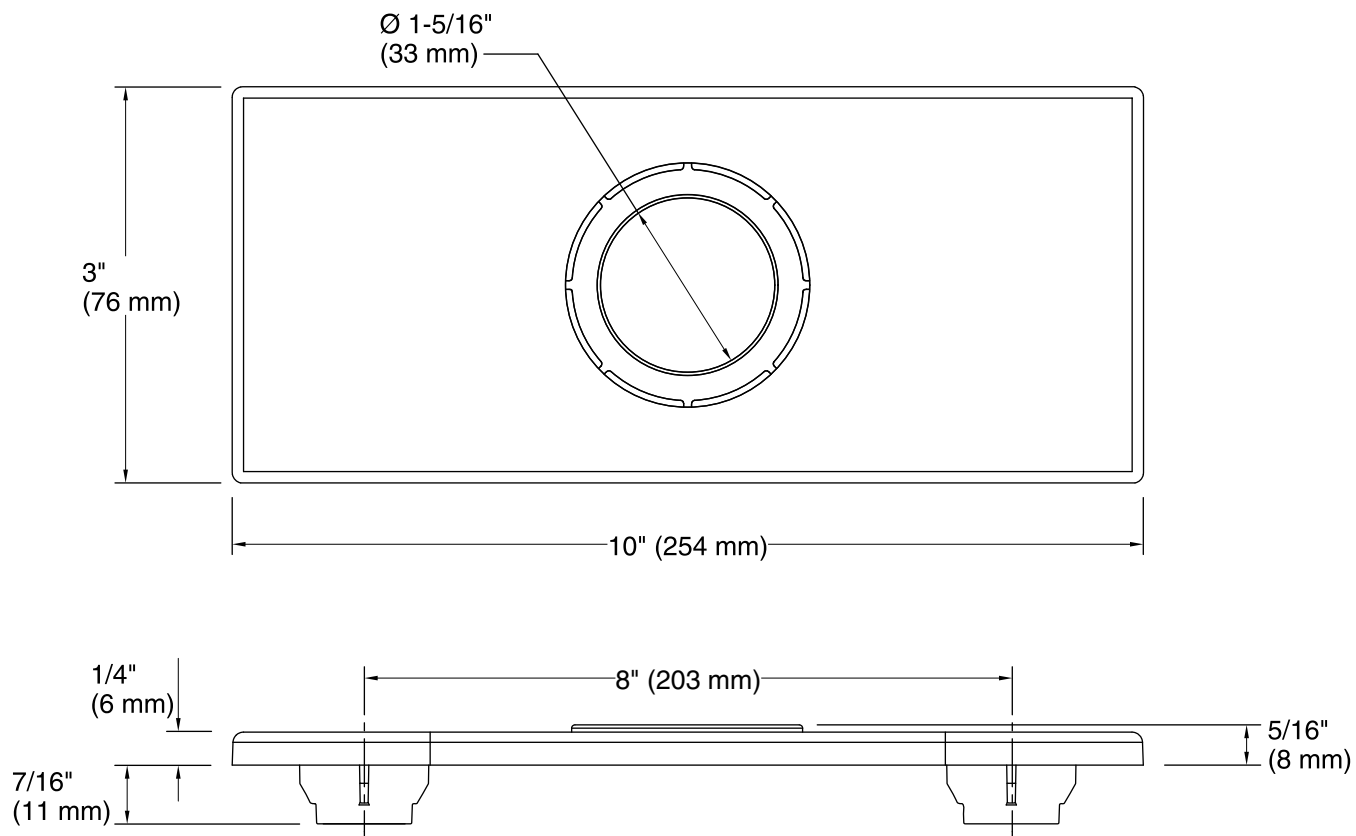

Features

- KOHLER finishes resist corrosion and tarnish.
- Conceals extra faucet holes with 8-inch centers.
- For use with Insight™ deck-mount faucets.
- 10" (254 mm) x 3" (76 mm) x 5/16" (8 mm)

Material

Color	Code	Description
	CP	Polished Chrome
	VS	Vibrant® Stainless

Technical Information

All product dimensions are nominal.

Notes

Install this product according to the installation guide.