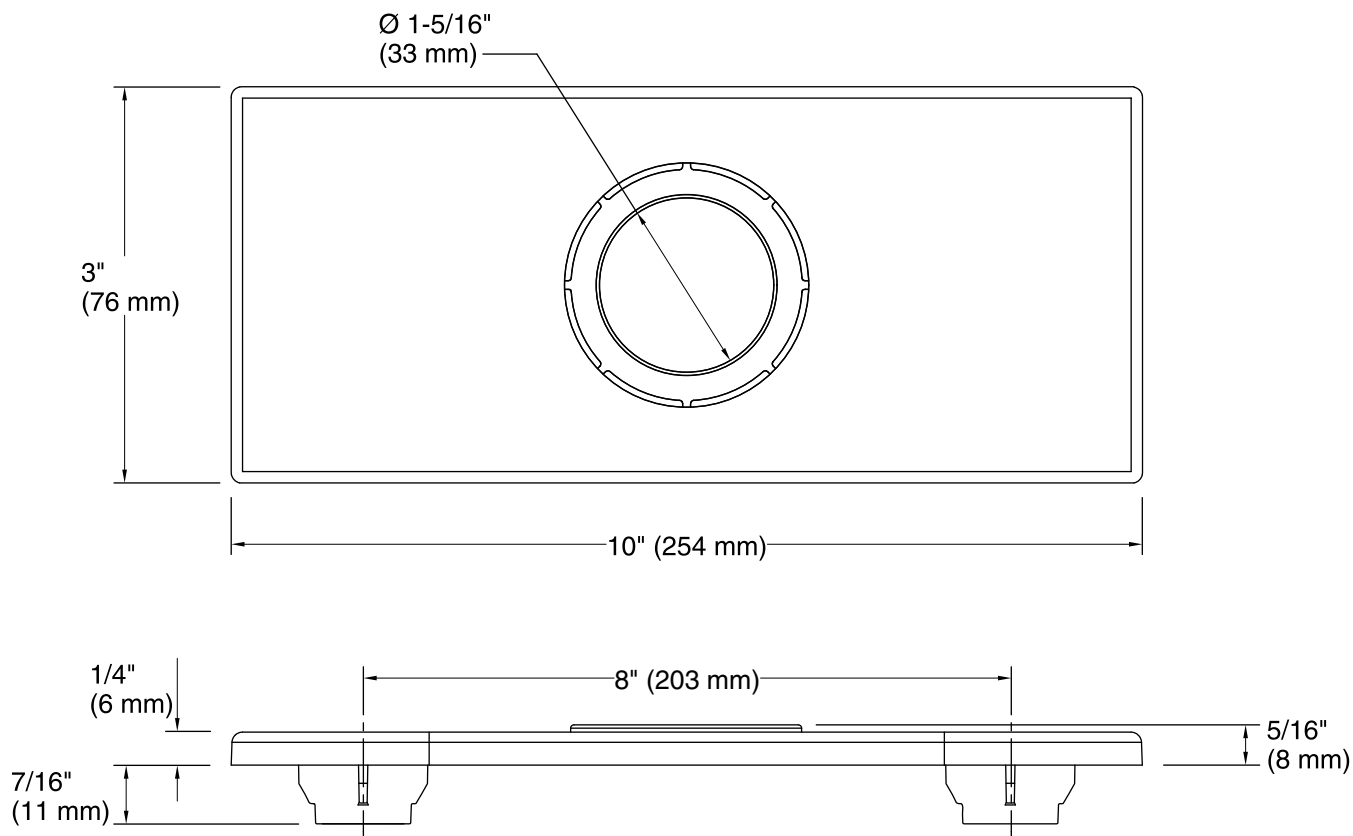

Escutcheon Plate  
**K-13479-B**

**Features**

- KOHLER finishes resist corrosion and tarnish.
- Conceals extra faucet holes with 8-inch centers.
- For use with Insight™ deck-mount faucets.
- 10" (254 mm) x 3" (76 mm) x 5/16" (8 mm)

### Technical Information

All product dimensions are nominal.