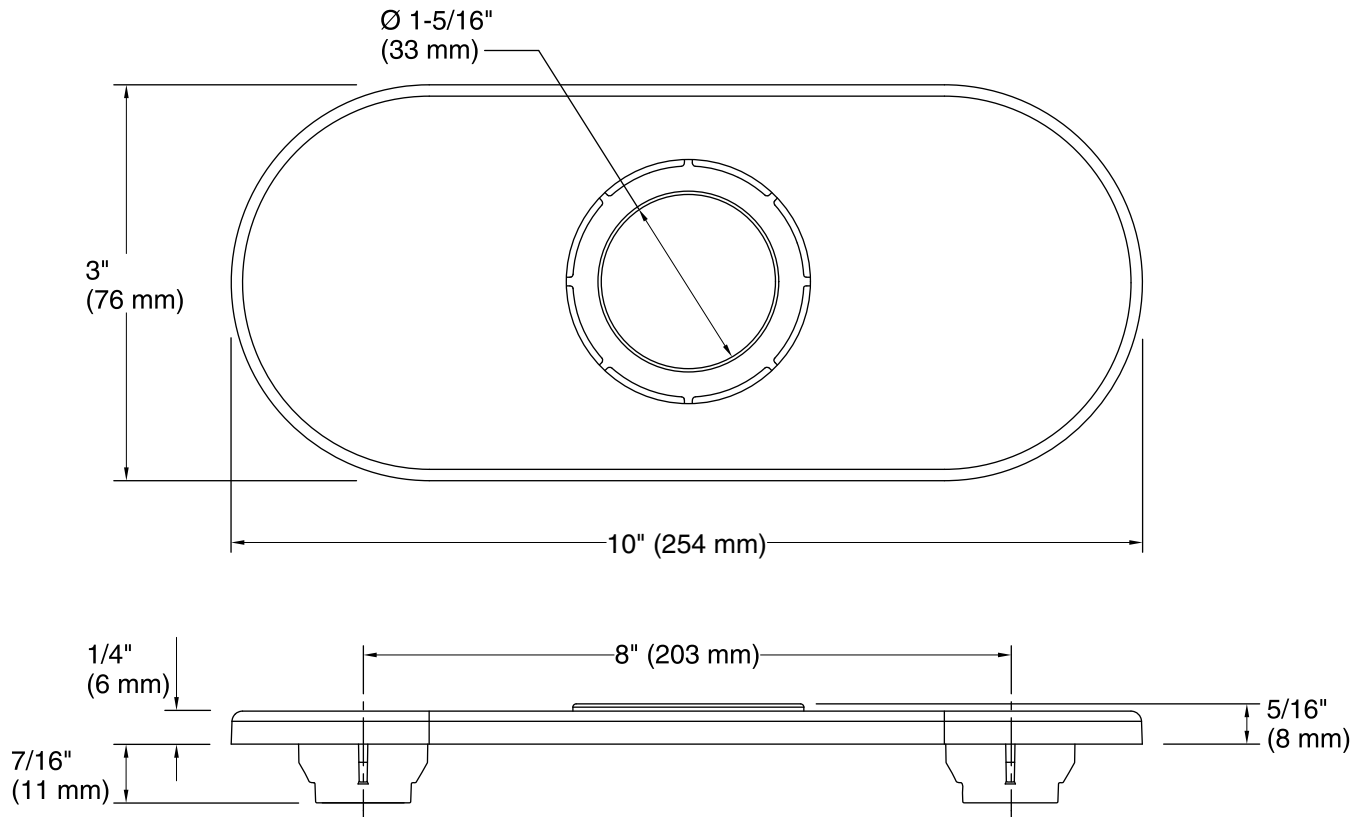

Escutcheon Plate  
**K-13479-A**

**Features**

- KOHLER finishes resist corrosion and tarnish.
- Conceals extra faucet holes with 8-inch centers.
- For use with Insight™ deck-mount faucets.
- 10" (254 mm) x 3" (76 mm) x 5/16" (8 mm)

### Technical Information

All product dimensions are nominal.