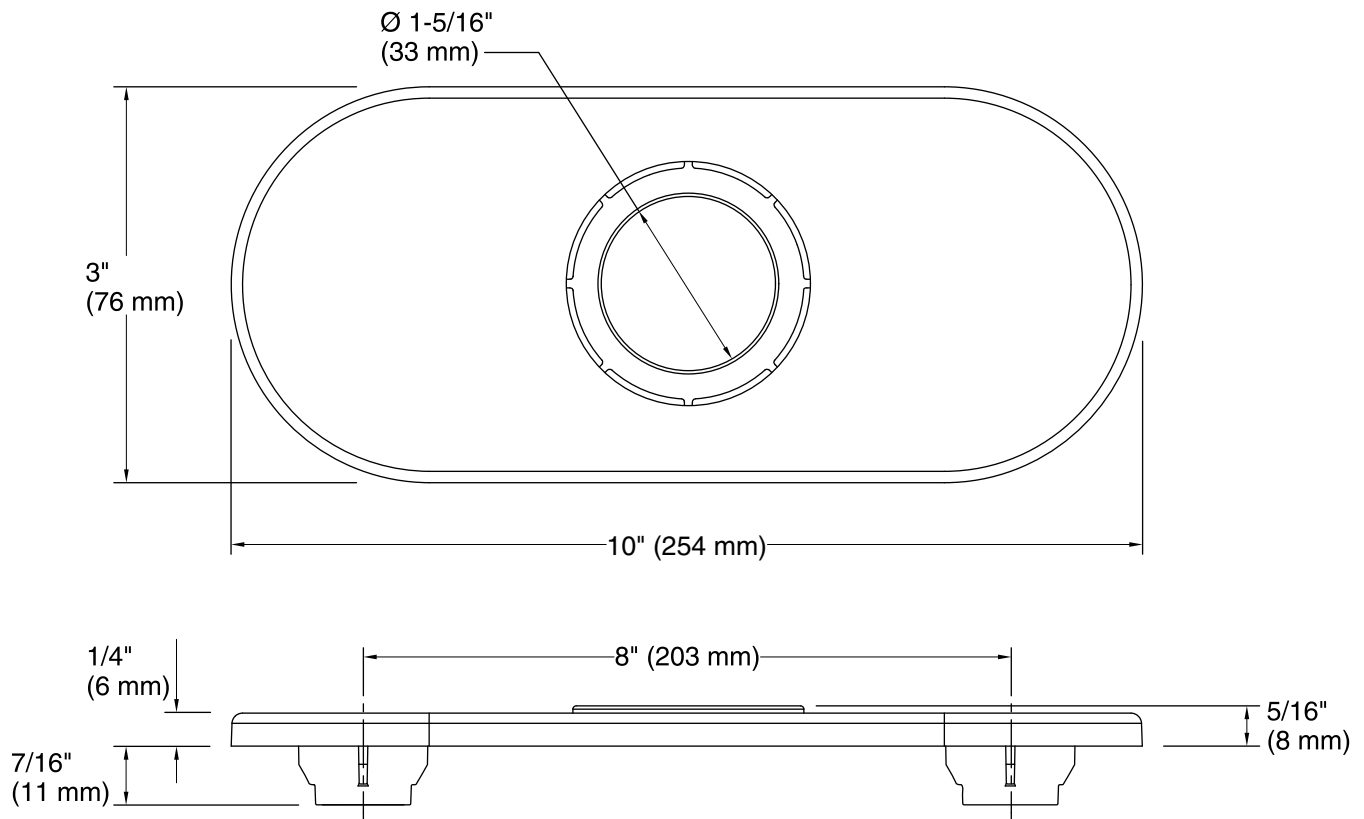

Features

- KOHLER finishes resist corrosion and tarnish.
- Conceals extra faucet holes with 8-inch centers.
- For use with Insight™ deck-mount faucets.
- 10" (254 mm) x 3" (76 mm) x 5/16" (8 mm)

Material

Color	Code	Description
	CP	Polished Chrome
	VS	Vibrant® Stainless

Technical Information

All product dimensions are nominal.

Notes

Install this product according to the installation guide.