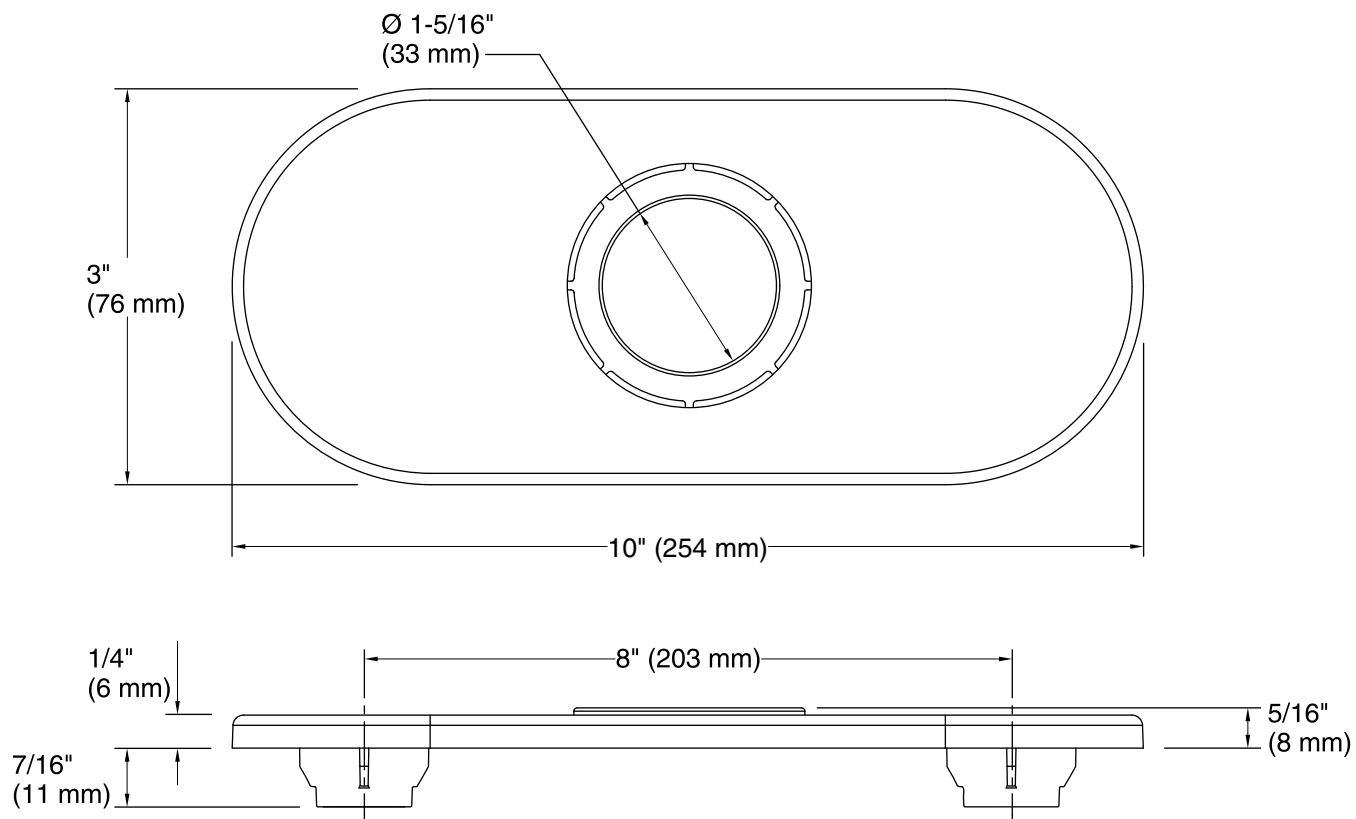

## Features

- KOHLER finishes resist corrosion and tarnish.
- Conceals extra faucet holes with 8-inch centers.
- For use with Insight™ deck-mount faucets.
- 10" (254 mm) x 3" (76 mm) x 5/16" (8 mm)

### Technical Information

All product dimensions are nominal.