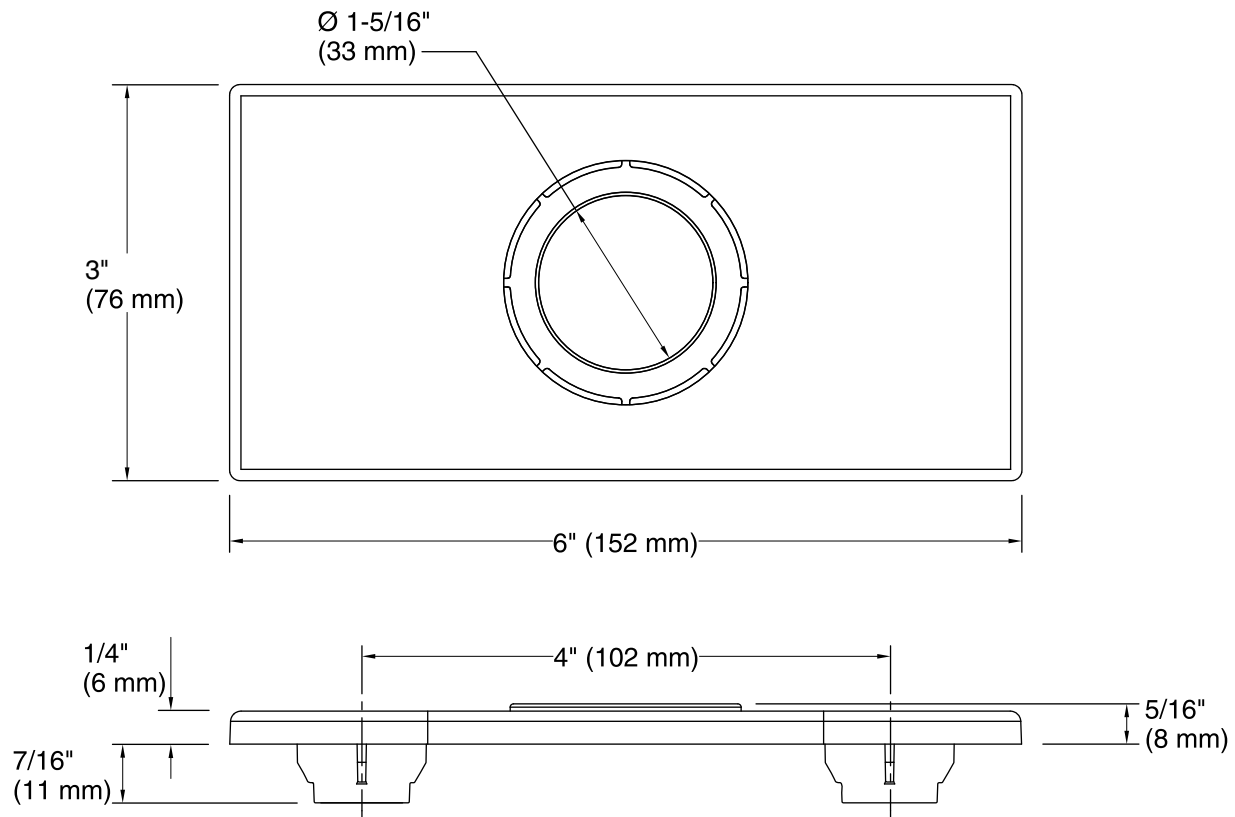

Technical Information

All product dimensions are nominal.

Notes

Install this product according to the installation guide.