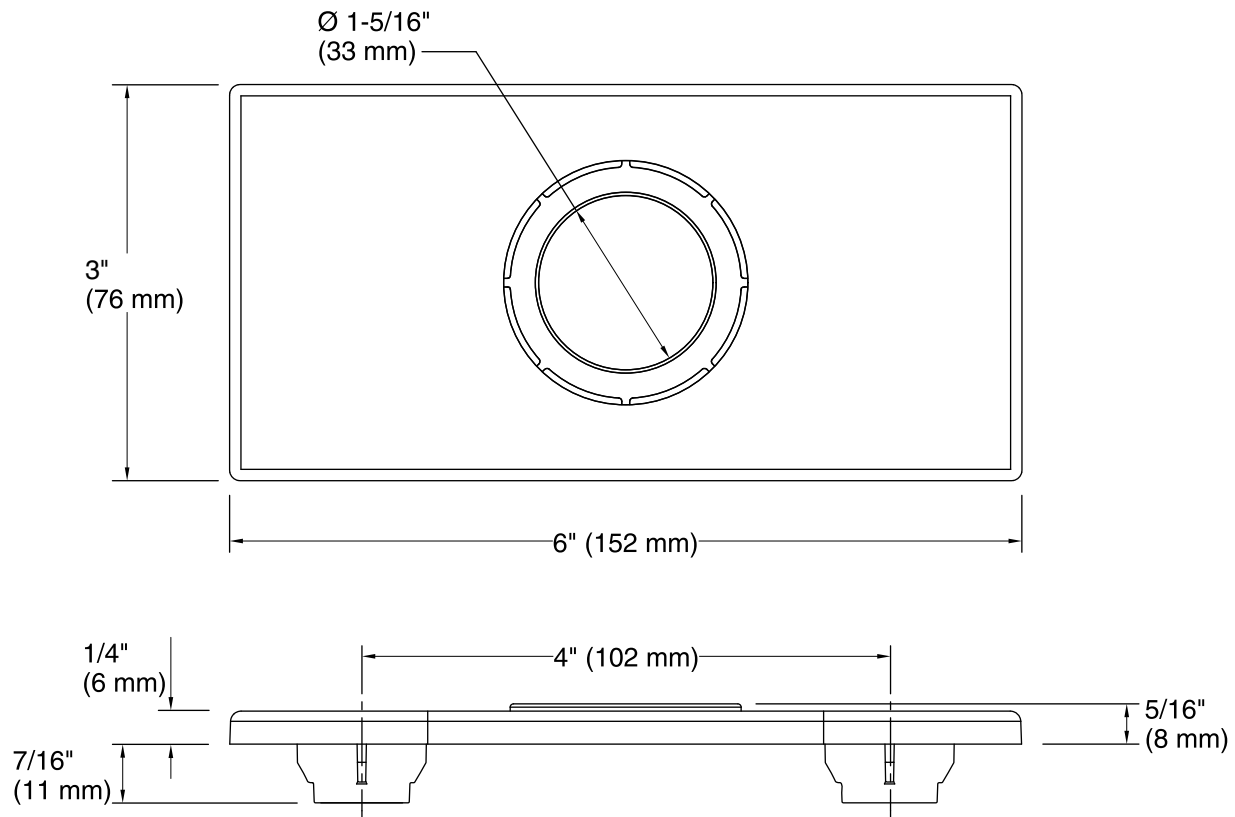

## Features

- KOHLER finishes resist corrosion and tarnish.
- Conceals extra faucet holes with 4-inch centers.
- For use with Insight™ deck-mount faucets.
- 6" (152 mm) x 3" (76 mm) x 5/16" (8 mm)

### Technical Information

All product dimensions are nominal.