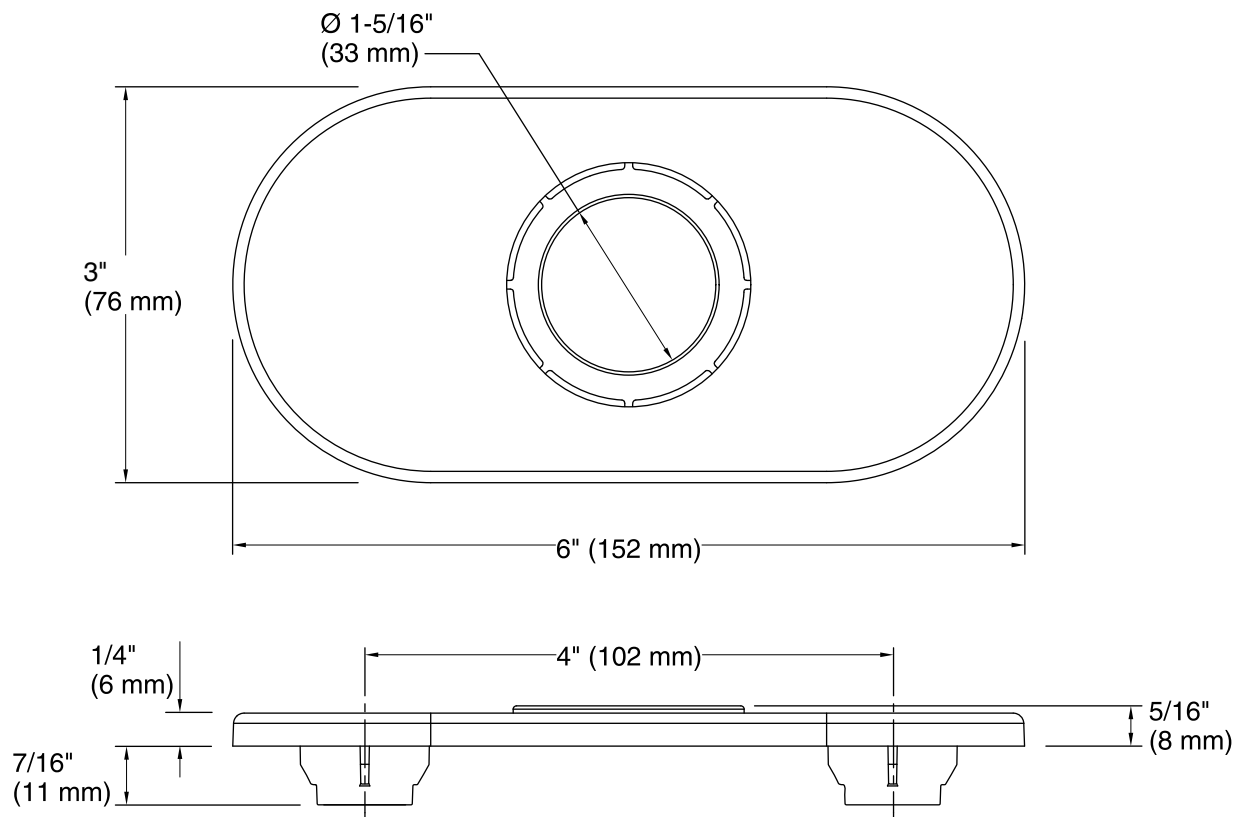

### Features

- KOHLER finishes resist corrosion and tarnish.
- Conceals extra faucet holes with 4-inch centers.
- For use with Insight™ deck-mount faucets.
- 6" (152 mm) x 3" (76 mm) x 5/16" (8 mm)

## Technical Information

All product dimensions are nominal.