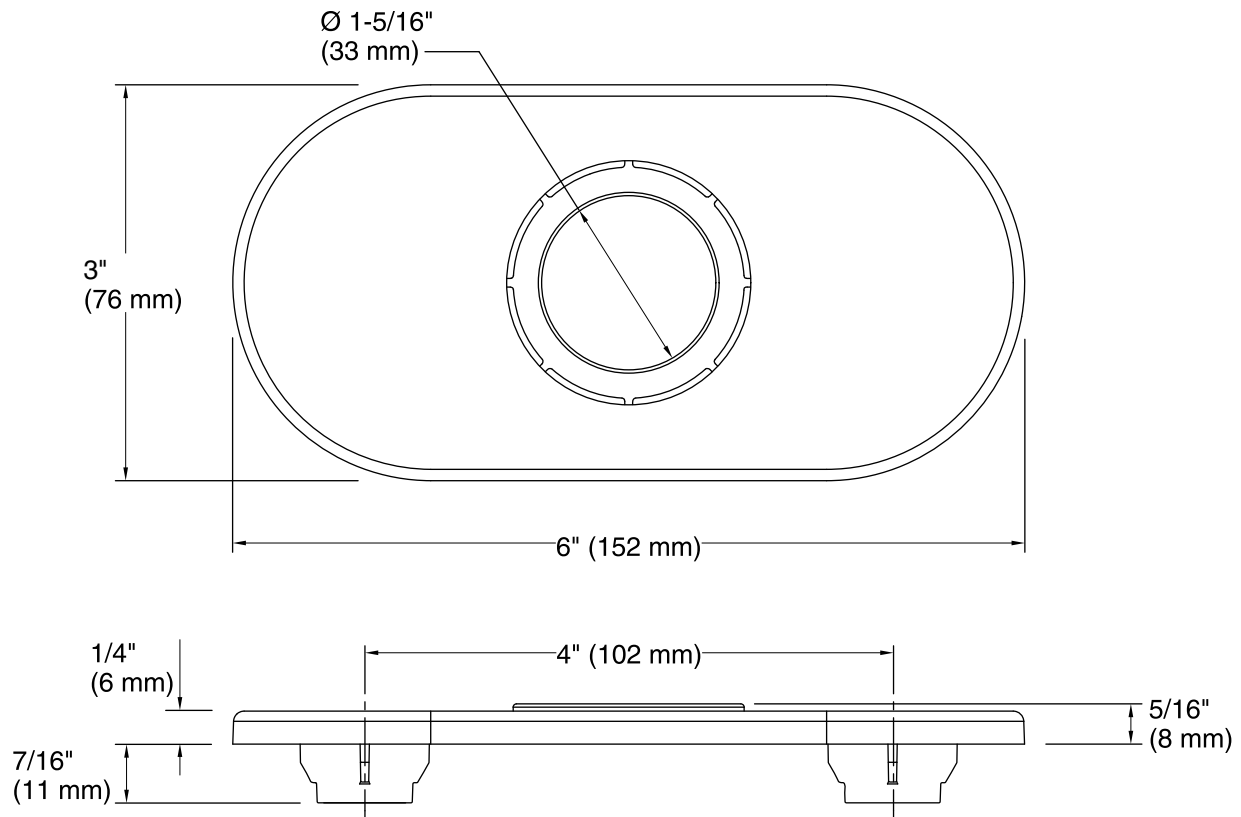

Features

- KOHLER finishes resist corrosion and tarnish.
- Conceals extra faucet holes with 4-inch centers.
- For use with Insight™ deck-mount faucets.
- 6" (152 mm) x 3" (76 mm) x 5/16" (8 mm)

Material

Color	Code	Description
	CP	Polished Chrome
	VS	Vibrant® Stainless

Technical Information

All product dimensions are nominal.

Notes

Install this product according to the installation guide.